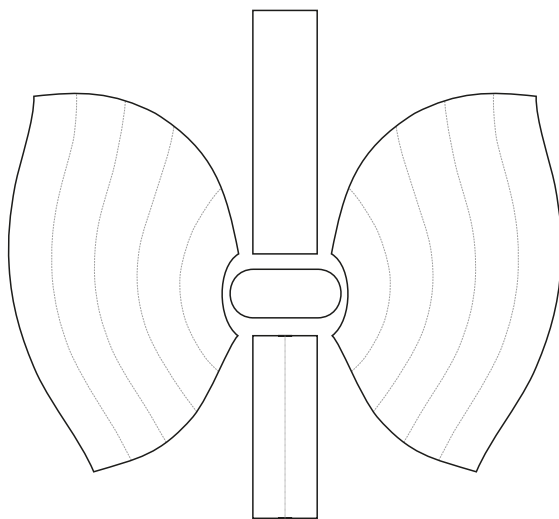

VENTO® CLOUD SOFA

S: width 140 cm

PROJECT

COMPANY

E-MAIL

PRODUCT

COMMENTS

The purchaser declares, that he accepts the above presented project according to which the final product will be made.
Any mistakes in the logo, colours, typos, errors in the text etc. will not be subject to complaint.
The sewing method, division of the fabric might differ from those presented in the project.
The fabric colour and print in the finished product might slightly differ.

Customer's signature

VENTO® CLOUD SOFA

M: width 180 cm

PROJECT

COMPANY

E-MAIL

PRODUCT

Comments field

Customer's signature

VENTO® CLOUD SOFA

L: width 240 cm

PROJECT

COMPANY

E-MAIL

PRODUCT

Comments section for customer input.