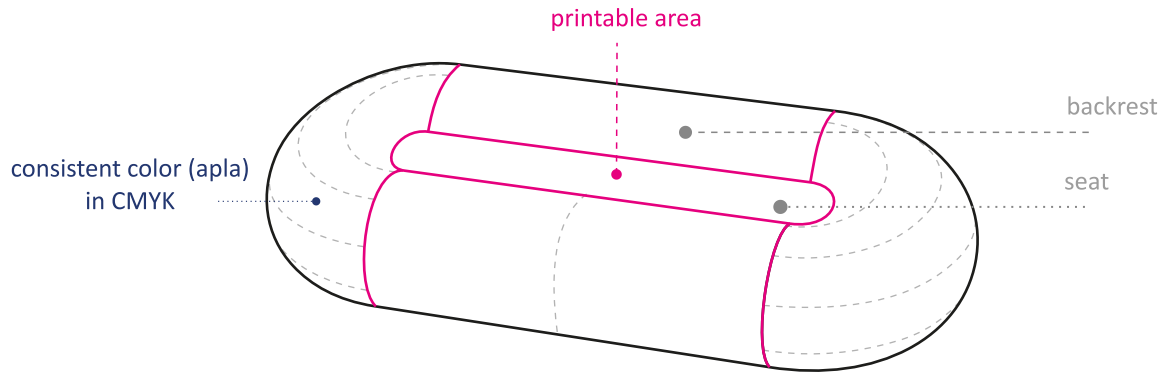

Customer's signature

VENTO® CLOUD SOFA

L: width 240 cm

PROJECT

COMPANY

E-MAIL

PRODUCT

Comments section for customer input.