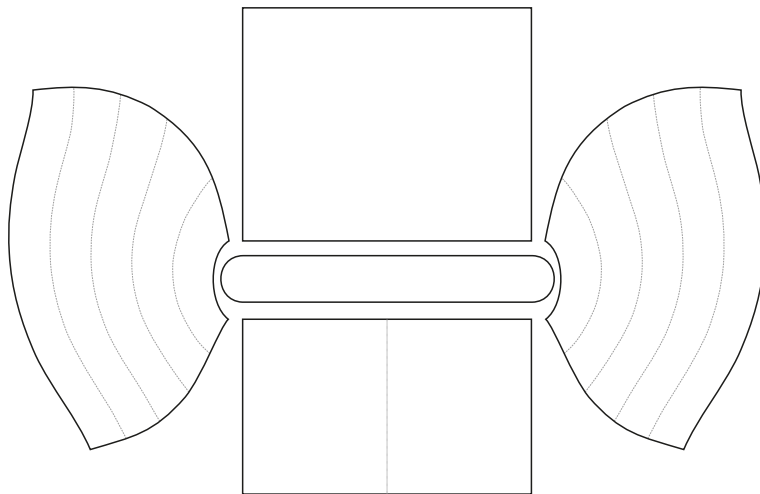

VENTO® CLOUD SOFA

S: width 140 cm

PROJECT

COMPANY

E-MAIL

PRODUCT

COMMENTS

The purchaser declares, that he accepts the above presented project according to which the final product will be made.
Any mistakes in the logo, colours, typos, errors in the text etc. will not be subject to complaint.
The sewing method, division of the fabric might differ from those presented in the project.
The fabric colour and print in the finished product might slightly differ.

Customer's signature

VENTO® CLOUD SOFA

M: width 180 cm

PROJECT

COMPANY

E-MAIL

PRODUCT

Comments field

Customer's signature

VENTO® CLOUD SOFA

L: width 240 cm

PROJECT

COMPANY

E-MAIL

PRODUCT

Comments section for customer input.