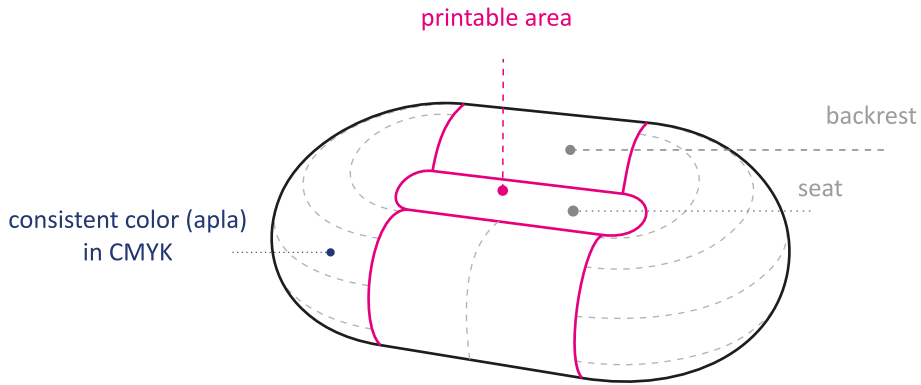

Customer's signature

VENTO® CLOUD SOFA

M: width 180 cm

PROJECT

COMPANY

E-MAIL

PRODUCT

Comments field

Customer's signature

VENTO® CLOUD SOFA

L: width 240 cm

PROJECT

COMPANY

E-MAIL

PRODUCT

Comments section for customer input.