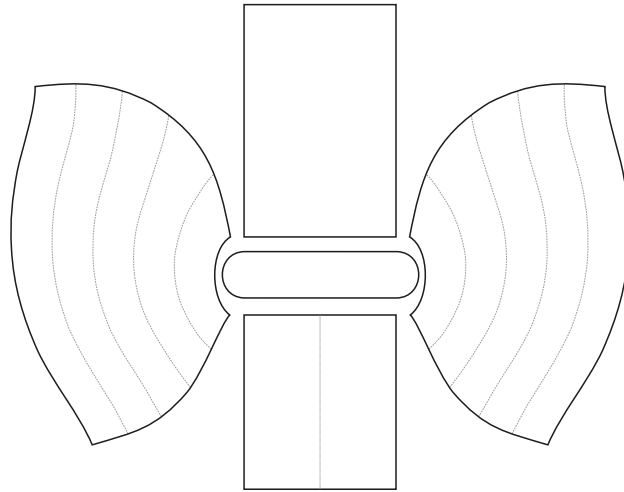

VENTO® CLOUD SOFA

S: width 140 cm

PROJECT

COMPANY

E-MAIL

PRODUCT

COMMENTS

The purchaser declares, that he accepts the above presented project according to which the final product will be made.
Any mistakes in the logo, colours, typos, errors in the text etc. will not be subject to complaint.
The sewing method, division of the fabric might differ from those presented in the project.
The fabric colour and print in the finished product might slightly differ.

Customer's signature

VENTO® CLOUD SOFA

M: width 180 cm

PROJECT

COMPANY

E-MAIL

PRODUCT

Comments field

Customer's signature

VENTO® CLOUD SOFA

L: width 240 cm

PROJECT

COMPANY

E-MAIL

PRODUCT

Comments section for customer input.