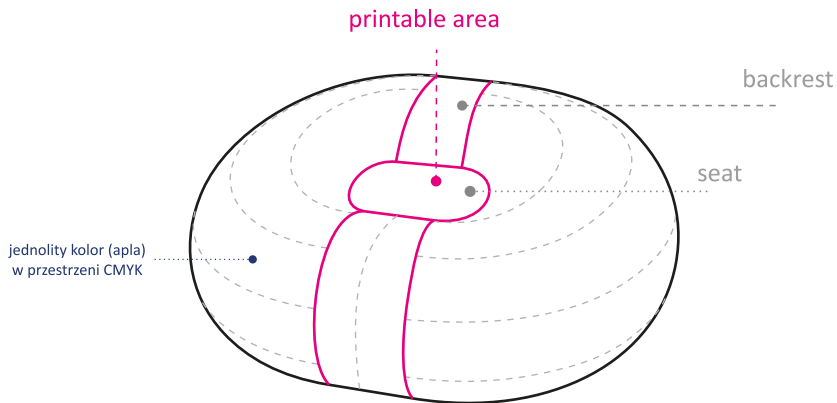

VENTO® CLOUD SOFA

S: width 140 cm

PROJECT

COMPANY

E-MAIL

PRODUCT

COMMENTS

The purchaser declares, that he accepts the above presented project according to which the final product will be made.
Any mistakes in the logo, colours, typos, errors in the text etc. will not be subject to complaint.
The sewing method, division of the fabric might differ from those presented in the project.
The fabric colour and print in the finished product might slightly differ.

Customer's signature

VENTO® CLOUD SOFA

M: width 180 cm

PROJECT

COMPANY

E-MAIL

PRODUCT

Comments field

Customer's signature

VENTO® CLOUD SOFA

L: width 240 cm

PROJECT

COMPANY

E-MAIL

PRODUCT

Comments section for customer input.