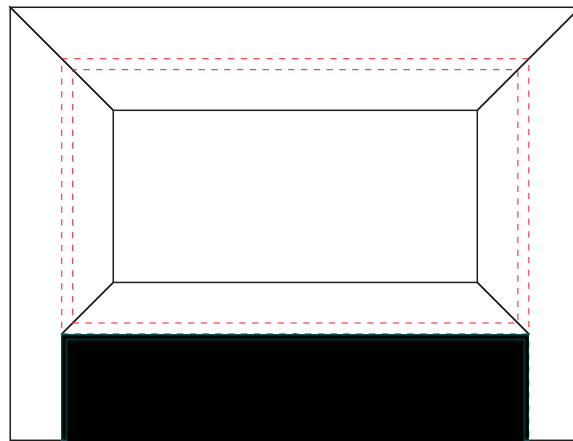

# PROJECTION SCREEN

size S: 5,20 x 3,95 m  
advertising area: 4,26 x 0,97 m

PROJECT

COMPANY

E-MAIL

—————  
advertising area

- - - - -  
velcro for mounting grid

PRODUCT

# PROJECTION SCREEN

size M: 7,00 x 4,90 m  
advertising area: 6,06 x 0,97 m

 PROJECT

 COMPANY

 E-MAIL

advertising area

velcro for mounting grid

PRODUCT

# PROJECTION SCREEN

size L: 9,50 x 6,50 m  
advertising area: 8,20 x 1,15 m

PROJECT

COMPANY

E-MAIL

advertising area

velcro for mounting grid

PRODUCT

# PROJECTION SCREEN

size XL: 11,30 x 8,10 m  
advertising area: 10,00 x 1,45 m

	<input type="text"/>		<input type="text"/>		<input type="text"/>
	PROJECT		COMPANY		E-MAIL

- 2171C
- 286C
- 282C
- 123C
- 1235C
- 2012C
- 1665C
- 200C
- 377C
- 348C
- 7733C
- 4C
- 7C
- 11C
- 478C
- black
- white