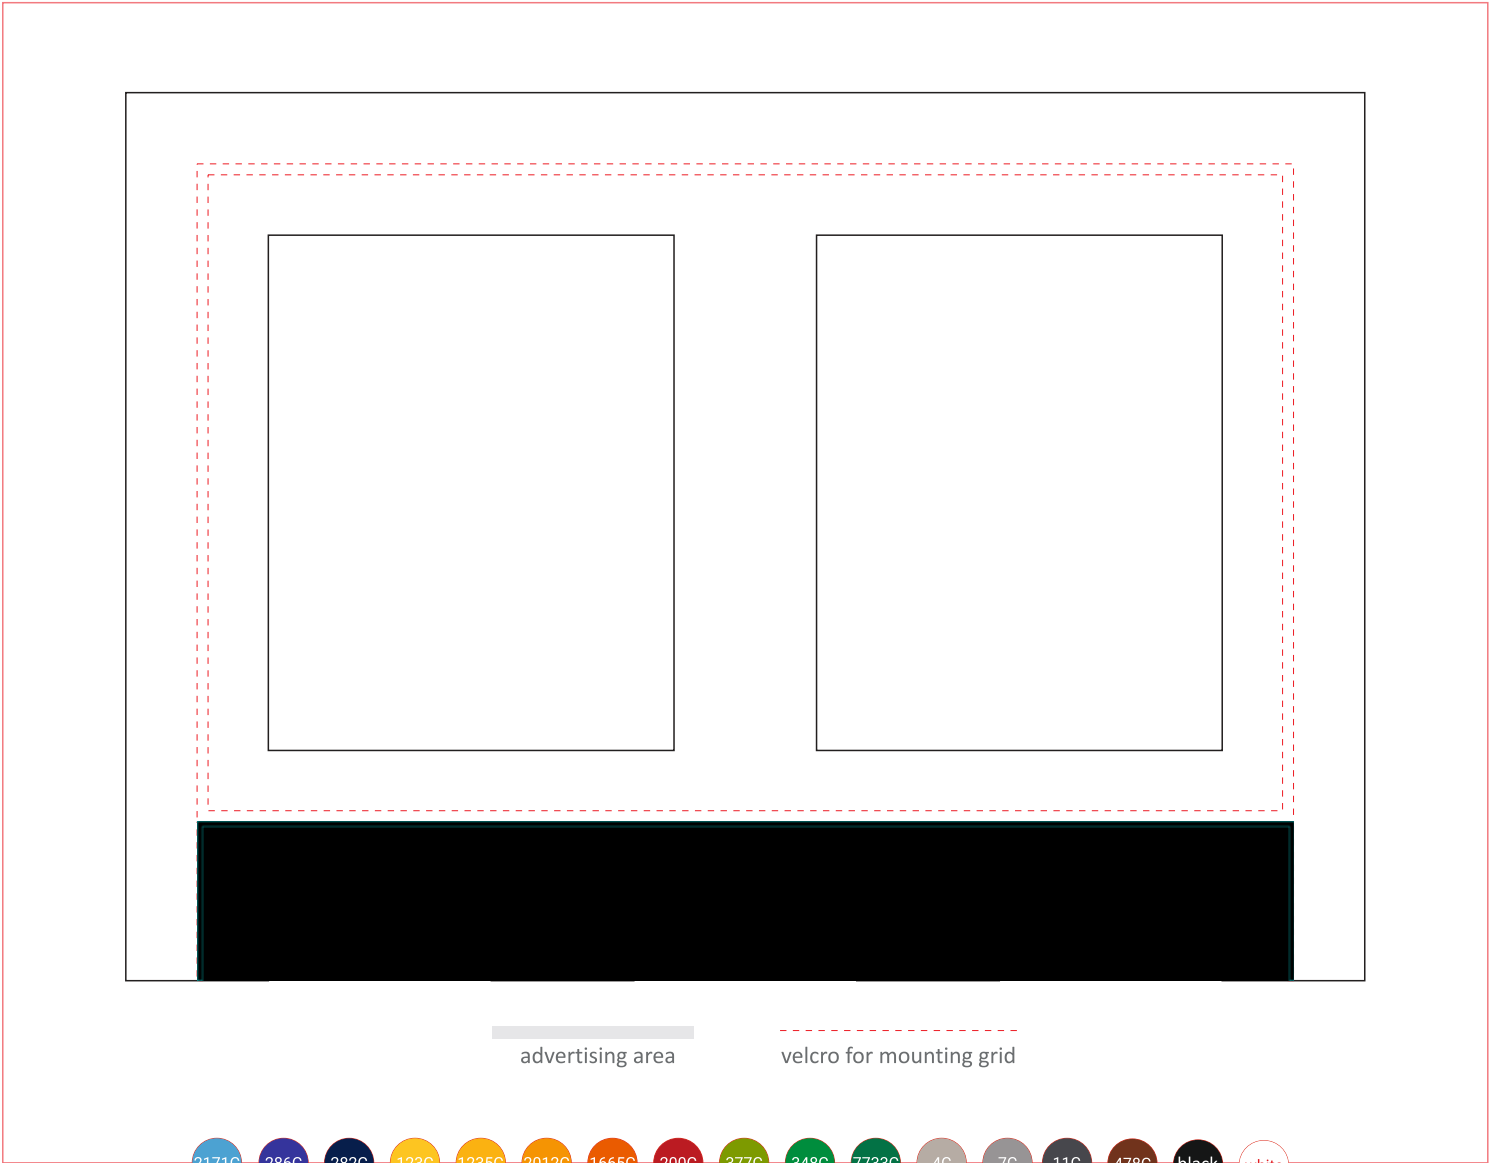

# PROJECTION SCREEN

size L: 9,50 x 6,50 m  
advertising area: 8,20 x 1,15 m

PROJECT

COMPANY

E-MAIL

advertising area

velcro for mounting grid

PRODUCT

# PROJECTION SCREEN

size XL: 11,30 x 8,10 m  
advertising area: 10,00 x 1,45 m

	<input type="text"/>		<input type="text"/>		<input type="text"/>
	PROJECT		COMPANY		E-MAIL

- 2171C
- 286C
- 282C
- 123C
- 1235C
- 2012C
- 1665C
- 200C
- 377C
- 348C
- 7733C
- 4C
- 7C
- 11C
- 478C
- black
- white